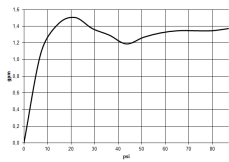

## DORNBACHT LYV Single-lever mixer Pull-out - Soft Black

---

33 845 110

- 237mm projection
- pivotable spout 120°
- air-enriched flow and spray flow
- fabric braided hose 1500 mm
- max. flow 5 l/min at 3 bar flow pressure
- lead-free

## DORNBRACHT LYV Single-lever mixer Pull-out - Soft Black

33 845 110

### Flow rate chart