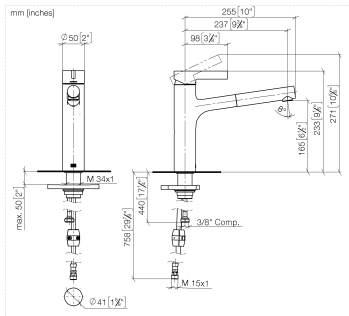

DORNBRACHT LYV Single-lever mixer Pull-out - Soft Black

33 845 110

Flow rate chart

Codes & Standards

California Energy
Commission
(CEC)