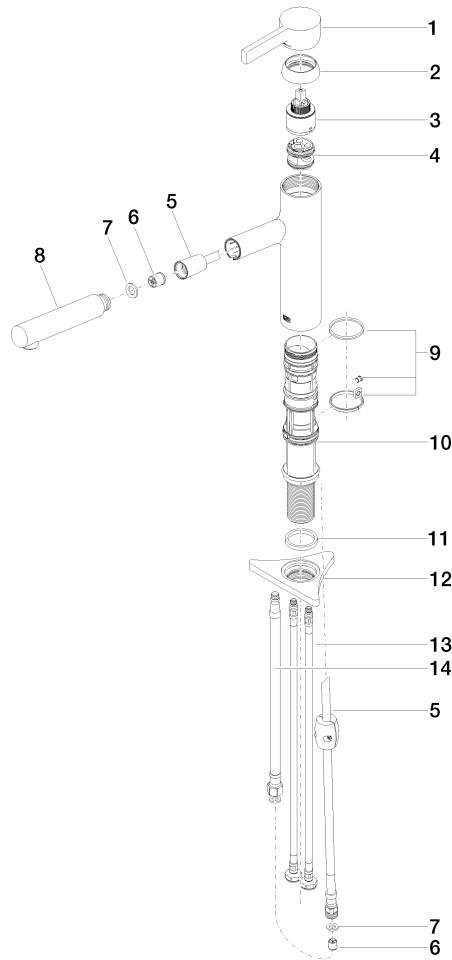

## DORNBACHT LYV Single-lever mixer Pull-out - Soft Black

---

33 845 110

- 237mm projection
- pivotable spout 120°
- air-enriched flow and spray flow
- fabric braided hose 1500 mm
- max. flow 5 l/min at 3 bar flow pressure
- lead-free

### Flow rate chart

## DORNBACHT LYV Single-lever mixer Pull-out - Soft Black

---

33 845 110

### Certificates

---

IAPMO\_N-4976 (2). IAPMO\_6397 (2).

**DORNBRAUCH LYV Single-lever mixer Pull-out - Soft Black**

33 845 110

Parts for other finishes can be found here: [Chrome](#)

**Spare parts list**

No.	Item Number	Name	Quantity used	Delivery time
1	90 20 81 001 00-69	handle	1	2
2	90 28 30 010 00-69	cover	1	2
3	90 15 05 067 00 90	cartridge	1	2
4	90 18 40 227 00 90	insert	1	2
5	90 30 02 101 00 90	hose	1	2
6	90 23 01 051 01 90	flow reducer	1	2
7	90 14 05 081 00 90	seal	1	2
8	90 12 11 181 01-69	shower	1	2
9	90 14 15 062 00 90	gasket kit	1	2
10	90 30 01 211 01 90	shaft	1	2
11	90 14 05 080 00 90	seal	1	2
12	90 23 10 003 00 90	fixing set	1	2
13	04 30 04 102 00 90	High pressure hose 3/8" -	2	2
14	90 30 04 110 00 90	hose	1	2